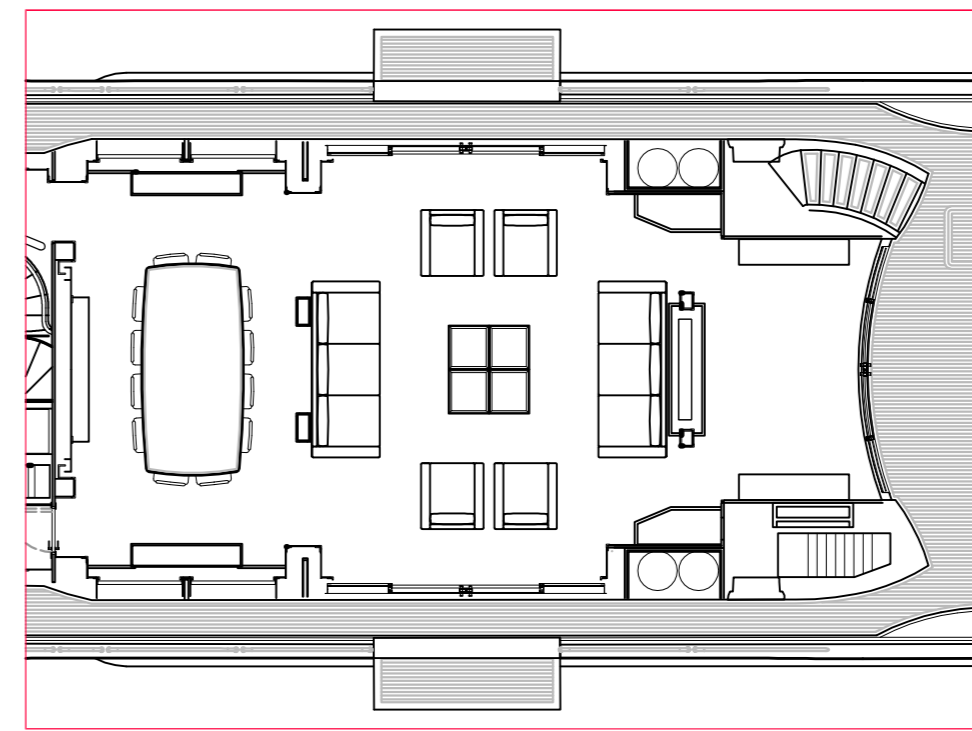

MAIN DECK OPTION
Master stateroom alternative arrangements

MAIN DECK OPTION
Saloon shown with 2 x side patio doors, & 2 x bulwark balconies

LOWER DECK