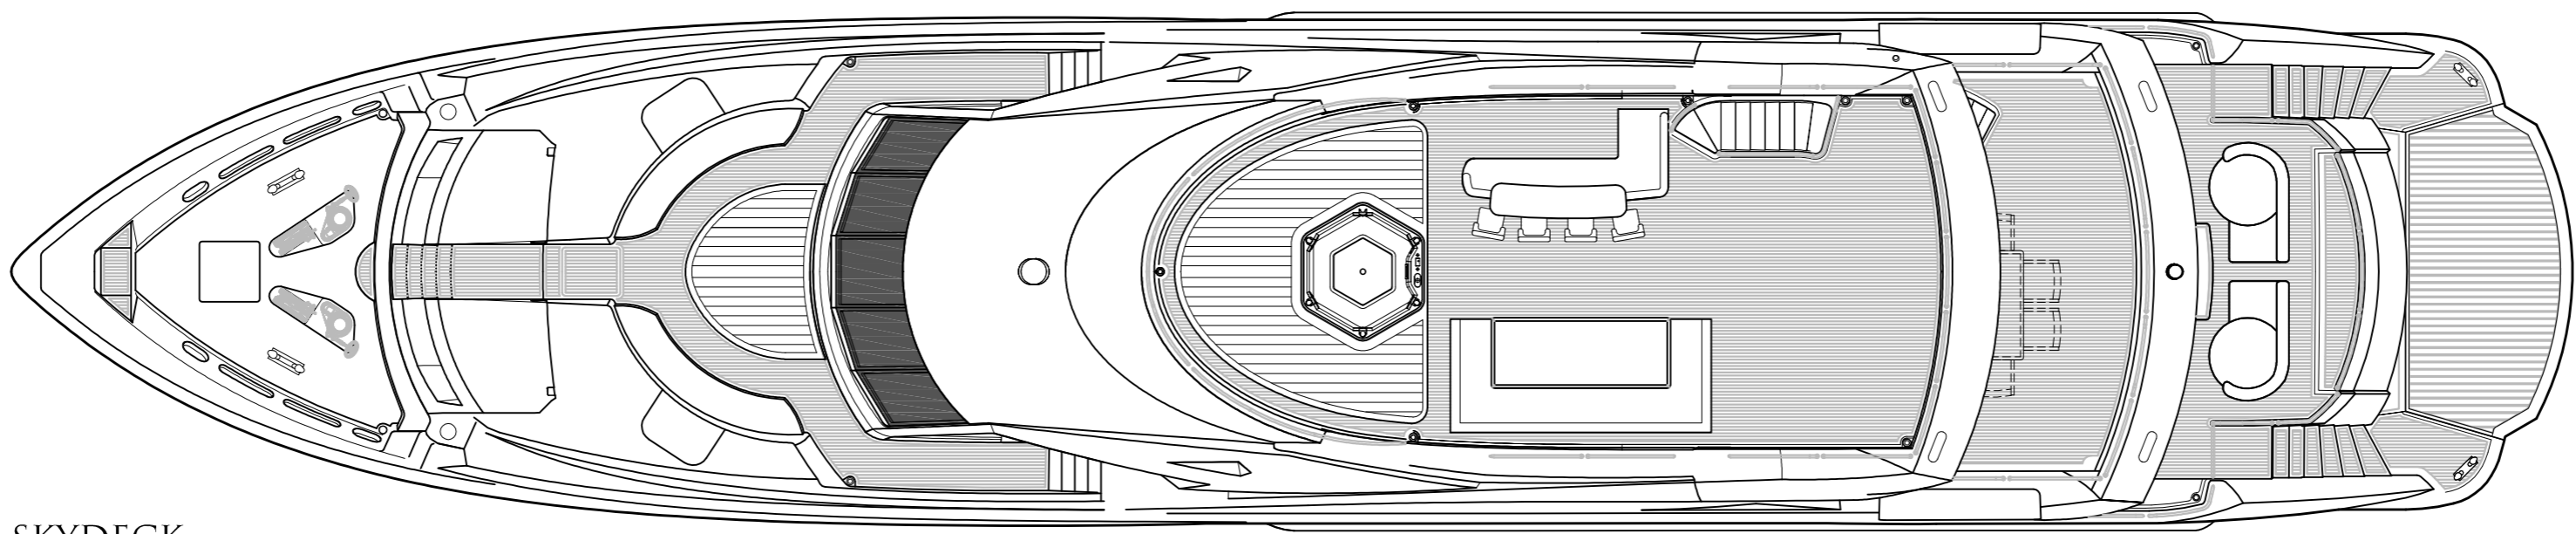

PROFILE

SKYDECK
Shown with optional teak decking