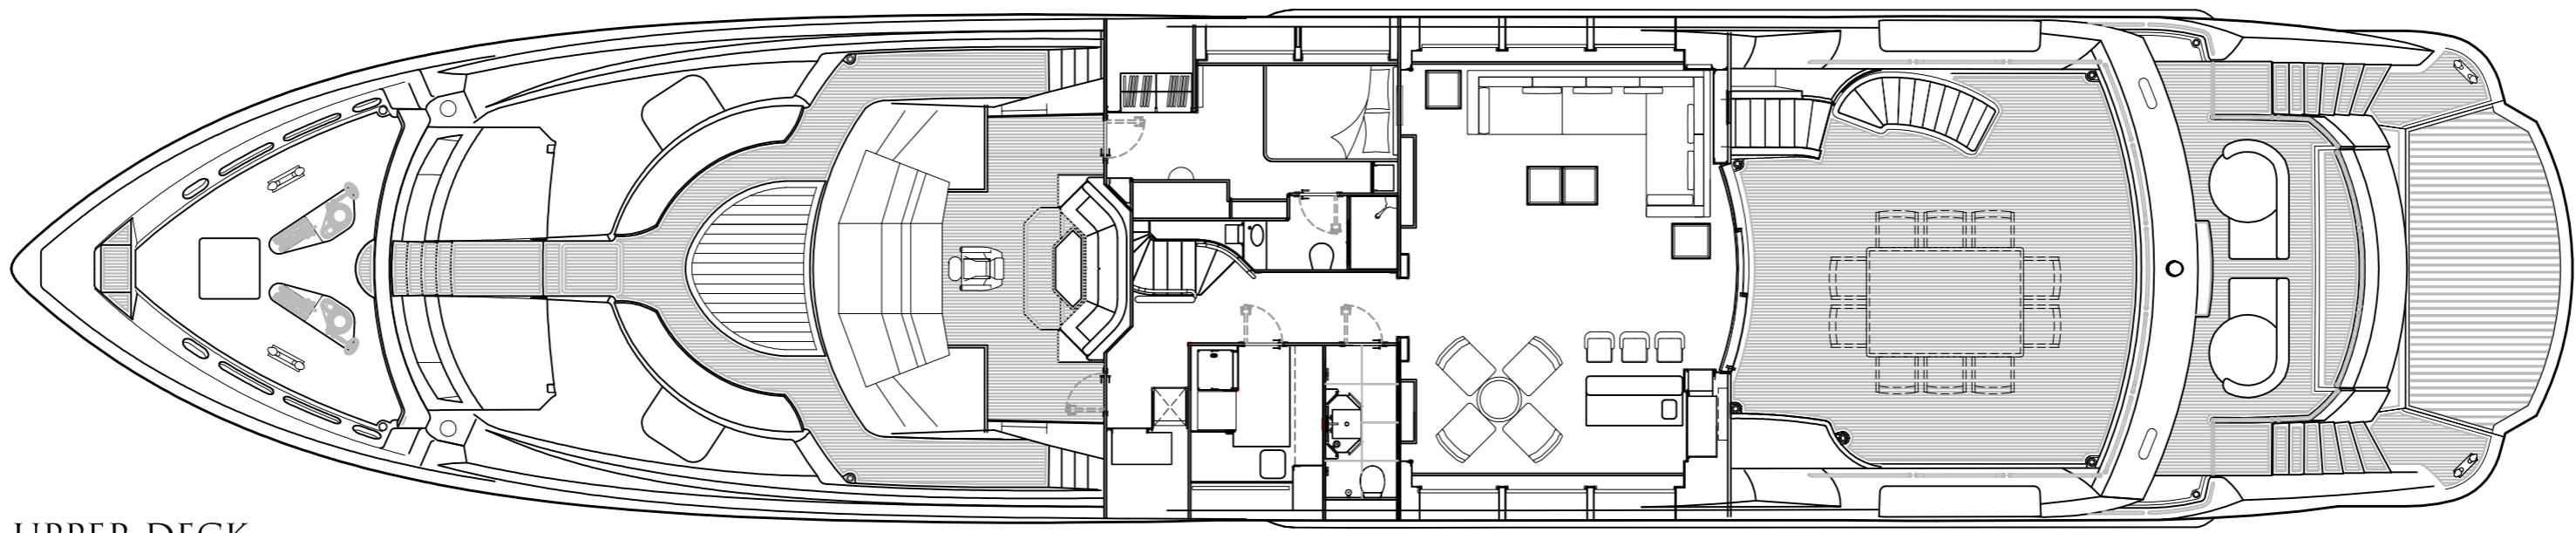

FOREDECK OPTION
Enlarged foredeck area with seating

UPPER DECK