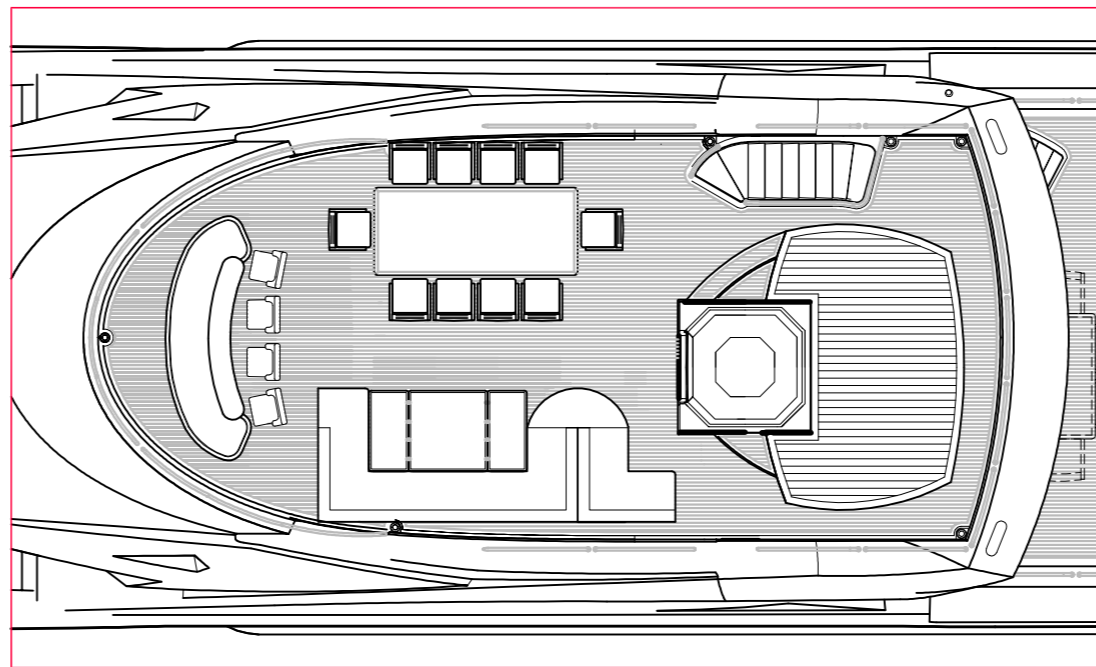

FOREDECK OPTION
Enlarged foredeck area with seating

UPPER DECK