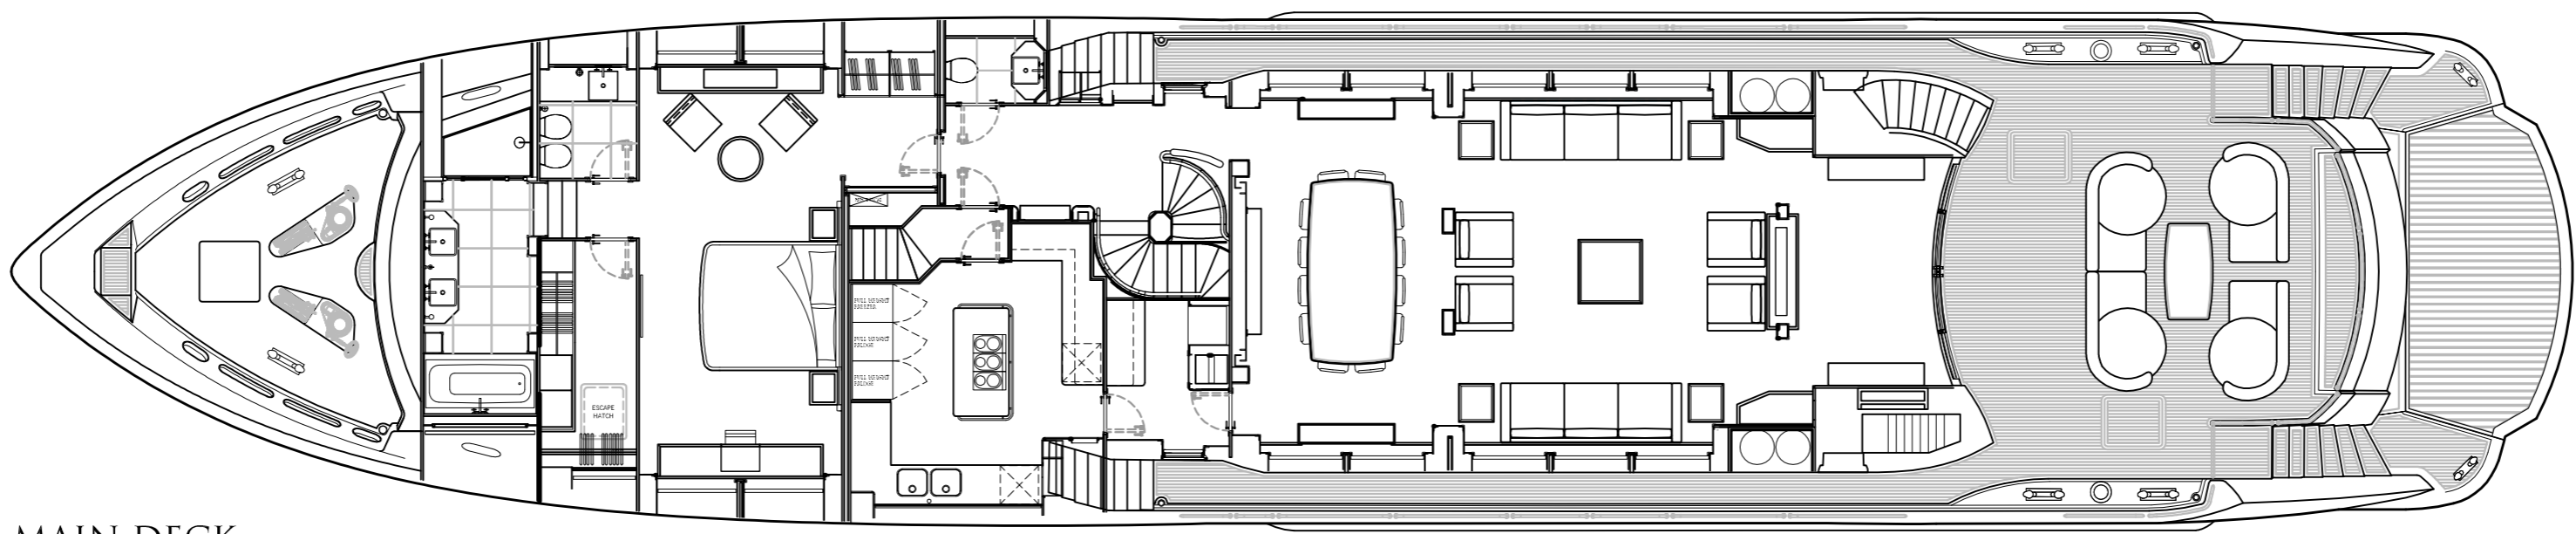

UPPER DECK

MAIN DECK