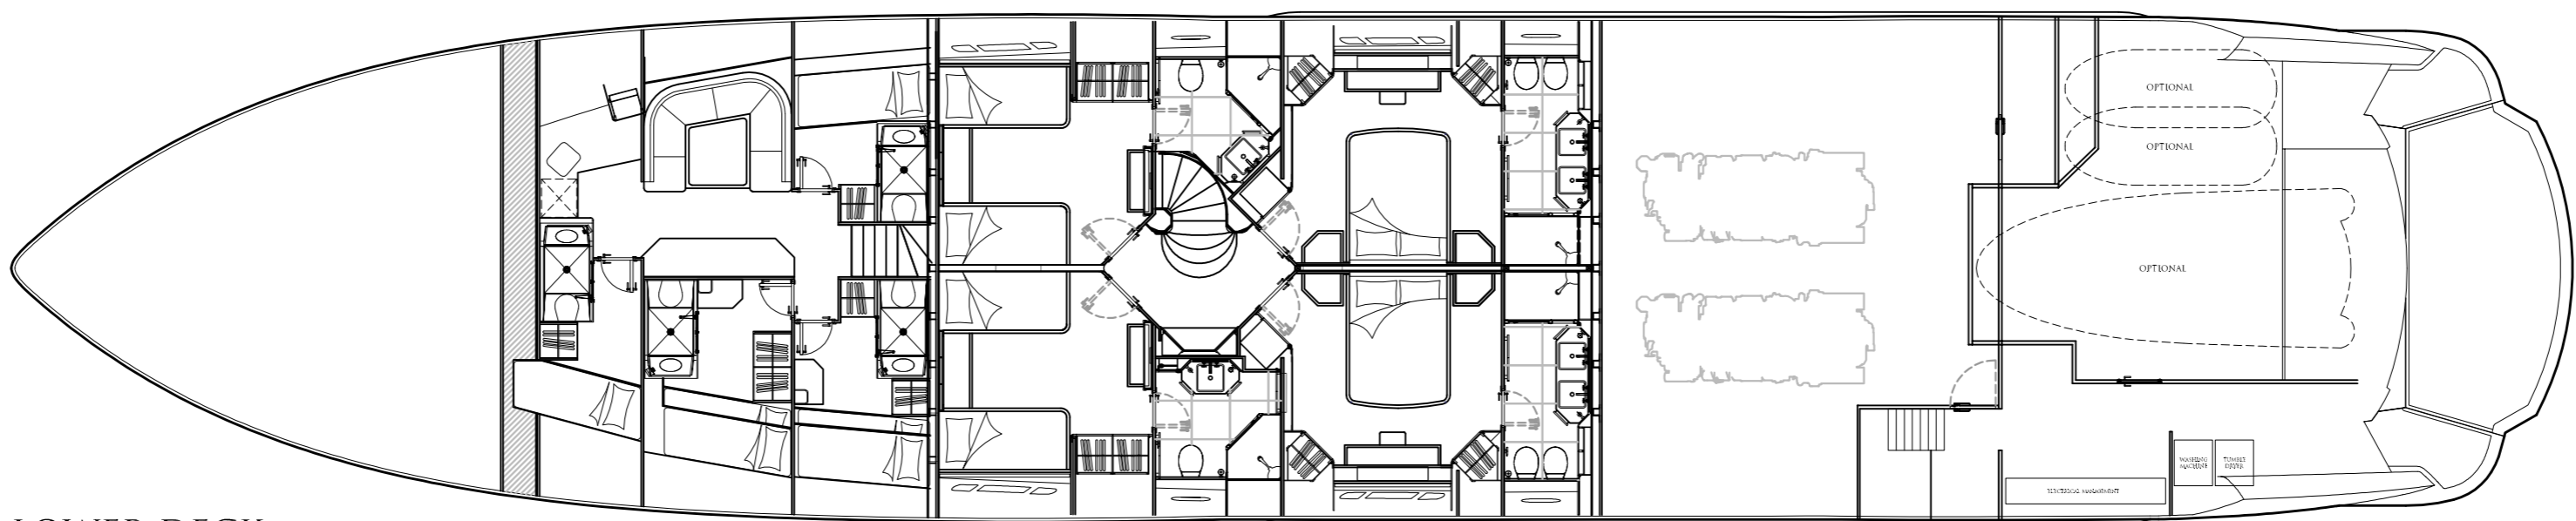

MAIN DECK OPTION
Master stateroom alternative arrangements

MAIN DECK OPTION
Saloon shown with 2 x side patio doors, & 2 x bulwark balconies

LOWER DECK