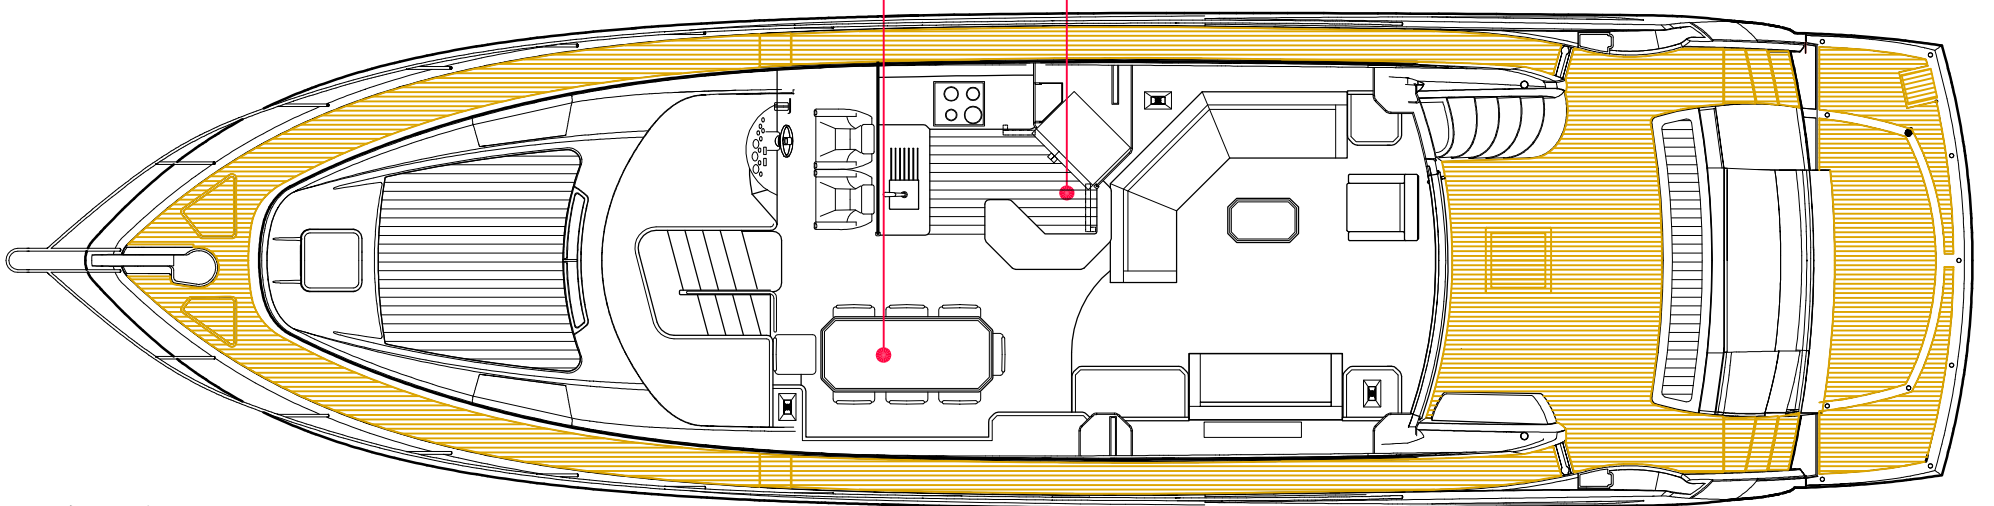

Profile

Flybridge

Dinette Seating Option

Enclosed Galley Option

Main Deck

Lower Deck

11 Grand Parkside		03.01.06	AA	1	
DATE	DATE	DATE	DATE	DATE	DATE
SUNSEEKER INTERNATIONAL (UK) LTD		SUNSEEKER INTERNATIONAL (UK) LTD		SUNSEEKER INTERNATIONAL (UK) LTD	
2301 WEST OAKWOOD ROAD		2301 WEST OAKWOOD ROAD		2301 WEST OAKWOOD ROAD	
MIDDLEBOROUGH, MASSACHUSETTS 01948		MIDDLEBOROUGH, MASSACHUSETTS 01948		MIDDLEBOROUGH, MASSACHUSETTS 01948	
WWW.SUNSEEKER.COM		WWW.SUNSEEKER.COM		WWW.SUNSEEKER.COM	
ALL DIMENSIONS IN MM		ALL DIMENSIONS IN MM		ALL DIMENSIONS IN MM	
SUNSEEKER		SALES		PROJECT NO. S123-06-04	
SALES		70 MANHATTAN		TITLE SALES GENERAL ARRANGEMENT	
N.T.S.		S123-01-990-01		SHEET 1 OF 1	