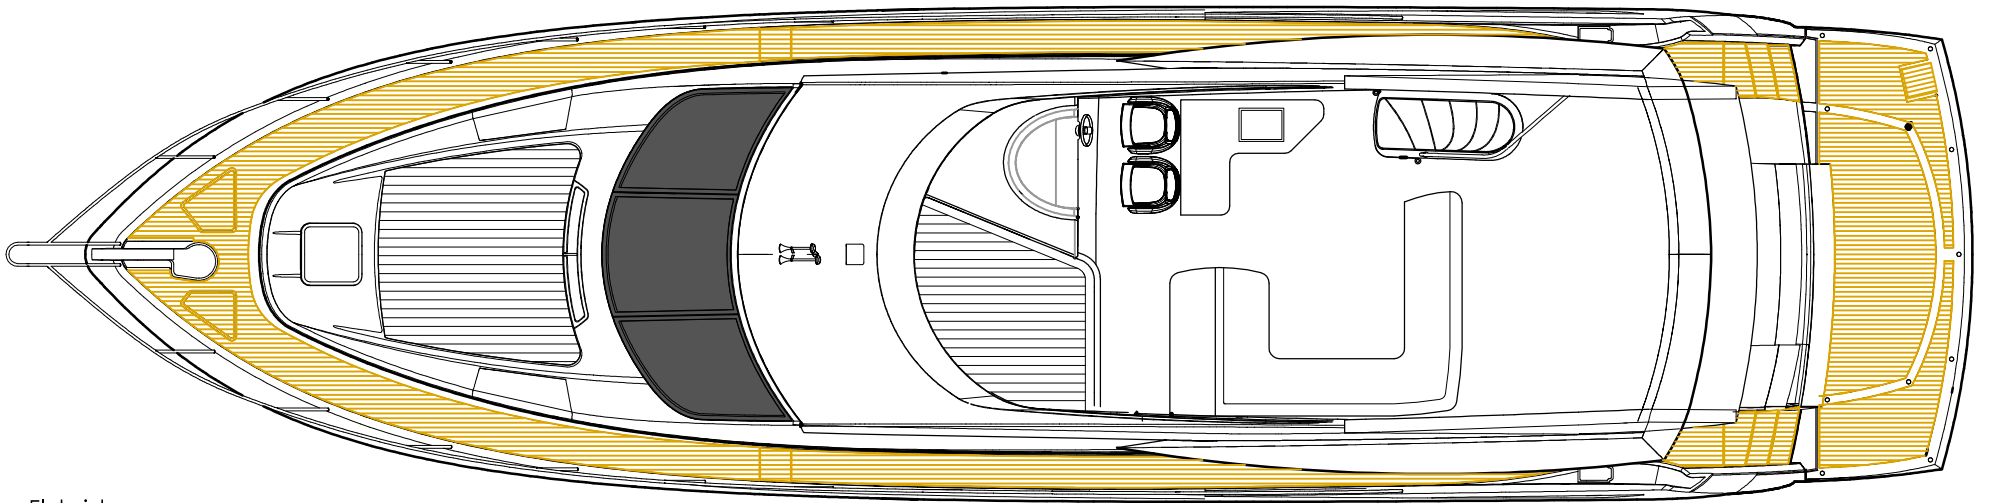

Profile

Flybridge

Dinette Seating Option

Enclosed Galley Option

Main Deck

Lower Deck

11 Grand Parkside		03.01.06	AA	1	
DATE	DATE	DATE	DATE	DATE	DATE
SUNSEEKER INTERNATIONAL (UK) LTD		SUNSEEKER INTERNATIONAL (UK) LTD		SUNSEEKER INTERNATIONAL (UK) LTD	
2301 WEST OAKWOOD ROAD		2301 WEST OAKWOOD ROAD		2301 WEST OAKWOOD ROAD	
MIDDLEBOROUGH, MASSACHUSETTS 01948		MIDDLEBOROUGH, MASSACHUSETTS 01948		MIDDLEBOROUGH, MASSACHUSETTS 01948	
WWW.SUNSEEKER.COM		WWW.SUNSEEKER.COM		WWW.SUNSEEKER.COM	
ALL DIMENSIONS IN MM		ALL DIMENSIONS IN MM		ALL DIMENSIONS IN MM	
SUNSEEKER		SALES		PROJECT NO. S123-06-04	
SALES		70 MANHATTAN		TITLE SALES GENERAL ARRANGEMENT	
N.T.S.		S123-01-990-01		SHEET 1 OF 1	