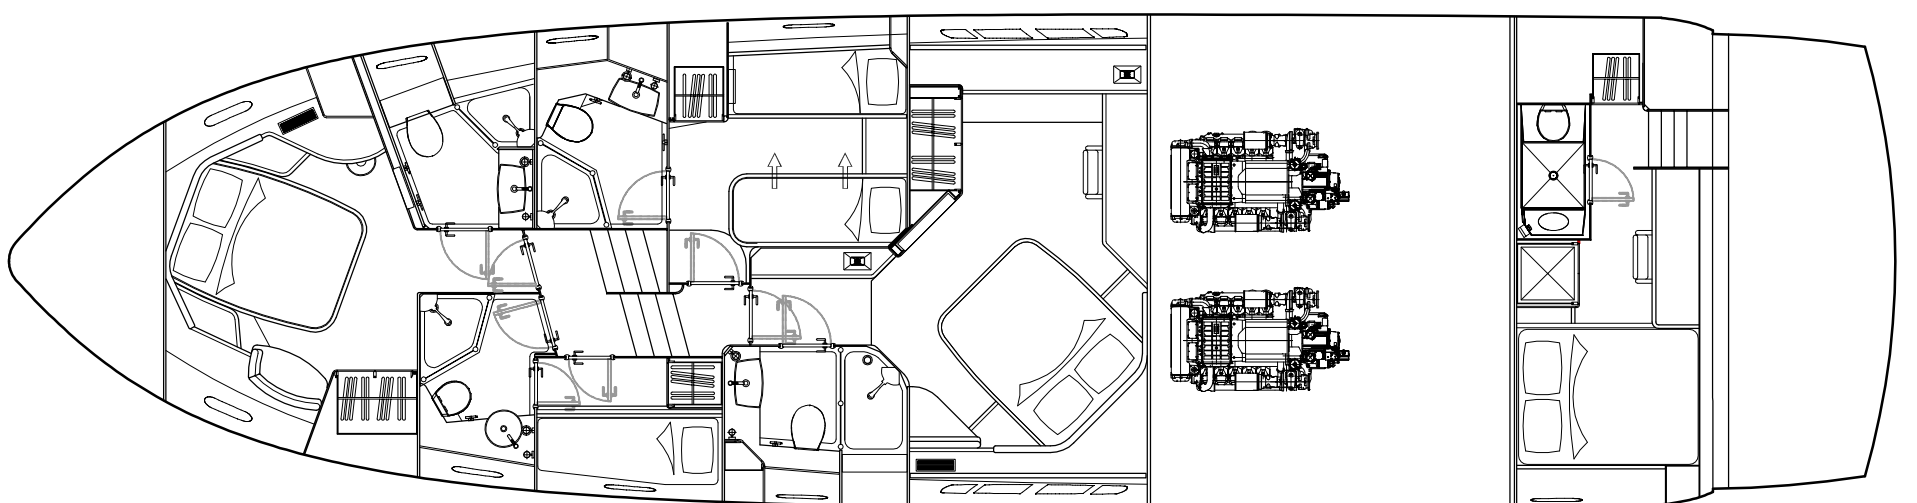

Profile

Flybridge

Dinette Seating Option

Enclosed Galley Option

Main Deck

Lower Deck

11 Grand Parkside		03.01.06	AA	1	
DATE	DATE	DATE	DATE	DATE	DATE
SUNSEEKER INTERNATIONAL (UK) LTD		SUNSEEKER INTERNATIONAL (UK) LTD		SUNSEEKER INTERNATIONAL (UK) LTD	
2301 WEST OAKWOOD ROAD		2301 WEST OAKWOOD ROAD		2301 WEST OAKWOOD ROAD	
MIDDLEBOROUGH, MASSACHUSETTS 01948		MIDDLEBOROUGH, MASSACHUSETTS 01948		MIDDLEBOROUGH, MASSACHUSETTS 01948	
WWW.SUNSEEKER.COM		WWW.SUNSEEKER.COM		WWW.SUNSEEKER.COM	
ALL DIMENSIONS IN MM		ALL DIMENSIONS IN MM		ALL DIMENSIONS IN MM	
SUNSEEKER		SALES		PROJECT NO. S123-06-04	
SALES		70 MANHATTAN		TITLE SALES GENERAL ARRANGEMENT	
N.T.S.		S123-01-990-01		SHEET 1 OF 1	