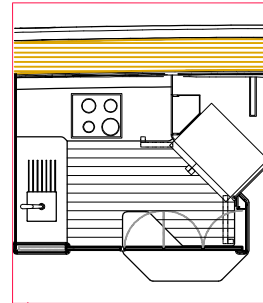

Profile

Flybridge

Dinette Seating Option

Enclosed Galley Option

Main Deck

Lower Deck

11 Grand Parkside		03.01.06	AA	1	
DATE	DATE	DATE	DATE	DATE	DATE
SUNSEEKER INTERNATIONAL (UK) LTD		SUNSEEKER INTERNATIONAL (UK) LTD		SUNSEEKER INTERNATIONAL (UK) LTD	
2301 WEST OAKWOOD ROAD		2301 WEST OAKWOOD ROAD		2301 WEST OAKWOOD ROAD	
MIDDLEBOROUGH, MASSACHUSETTS 01948		MIDDLEBOROUGH, MASSACHUSETTS 01948		MIDDLEBOROUGH, MASSACHUSETTS 01948	
WWW.SUNSEEKER.COM		WWW.SUNSEEKER.COM		WWW.SUNSEEKER.COM	
ALL DIMENSIONS IN MM		ALL DIMENSIONS IN MM		ALL DIMENSIONS IN MM	
SUNSEEKER		SALES		PROJECT NO. S123-06-04	
SALES		70 MANHATTAN		TITLE SALES GENERAL ARRANGEMENT	
N.T.S.		S123-01-990-01		SHEET 1 OF 1	